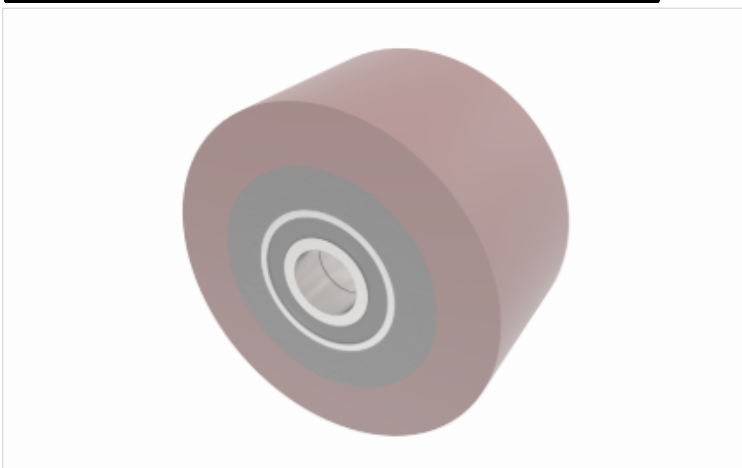

Description:
 BZH75WPTBJM15

Brown polyurethane tyred cast iron centred wheel. Wheel diameter 75mm, tread width 40mm, hub with 40mm, Bore size 15mm, Load capacity 300kg.

	NAME	DATE
DRAWN	Matt	13/09/17
APPROVED BY	Chris	13/09/17
SCALE	2:3	13/09/17
WEIGHT	0.536kg	13/09/17