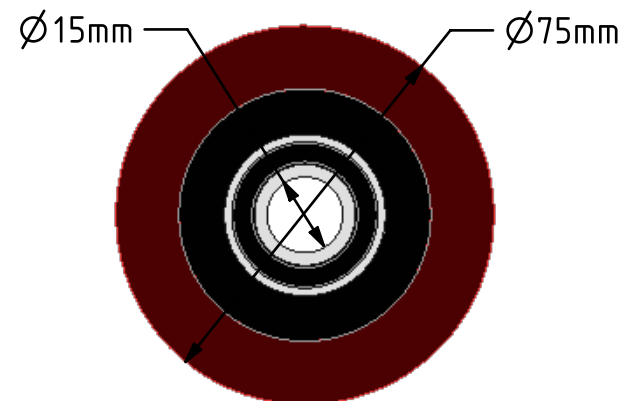

Description:
 BZH75WPTBJM15

Brown polyurethane tyred cast iron centred wheel. Wheel diameter 75mm, tread width 40mm, hub with 40mm, Bore size 15mm, Load capacity 300kg.

	NAME	DATE
DRAWN	Matt	13/09/17
APPROVED BY	Chris	13/09/17
SCALE	2:3	13/09/17
WEIGHT	0.536kg	13/09/17

 BIL Group Ltd, Porte Marsh Road, Calne Wiltshire, SN11 9BW, United Kingdom
 Tel +44 (0)1249 822 222 Fax: +44 (0)1249 822 300
 www.bilgroup.co.uk

TITLE	BZH75WPTBJM15	
-------	---------------	--

UNLESS OTHERWISE SPECIFIED DIMENSIONS ARE IN MILLIMETRES Unspecified Tolerances Machining ± 0.25mm Fabrication ± 1mm	SIZE	DWG NO.	REV
	A4	BILCW01BZH75WPTBJM15_01	1
FILE NAME		BILCW01BZH75WPTBJM15_01.PDF	SHEET 1 OF 1