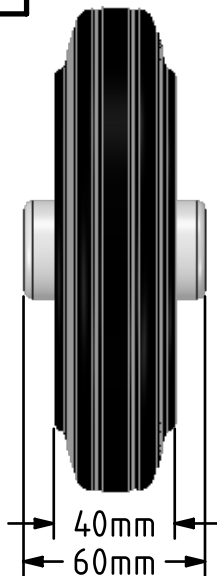

Description:  
**BZH160WBSRB**

Black rubber tyre on steel disc centre with a roller bearing. Diameter 160mm, tread width 40mm, bore size 20mm, hub length 60mm. Load capacity 160kg.

	NAME	DATE	 BIL Group Ltd, Porte Marsh Road, Calne Wiltshire, SN11 9BW, United Kingdom Tel +44 (0)1249 822 222 Fax: +44 (0)1249 822 300 www.bilgroup.co.uk	
DRAWN	Matt	12/07/17		
APPROVED BY	Tim W	12/07/17		
SCALE	2:5	12/07/17		
WEIGHT	0.882kg	12/07/17	TITLE	
UNLESS OTHERWISE SPECIFIED DIMENSIONS ARE IN MILLIMETRES			SIZE	DWG NO.
Unspecified Tolerances Machining ± 0.25mm Fabrication ± 1mm			A4	BILCW01BZH160WBSRB_01
			REV	1
			FILE NAME	BILCW01BZH160WBSRB_01.PDF SHEET 1 OF 1