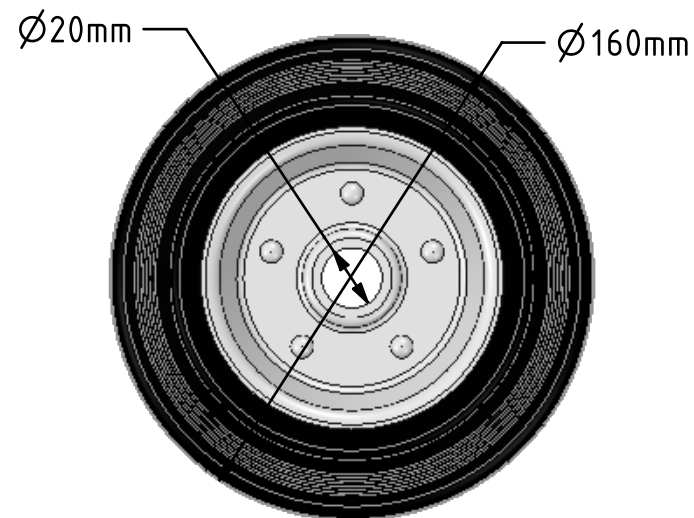

Description:  
**BZH160WBSRB**

Black rubber tyre on steel disc centre with a roller bearing. Diameter 160mm, tread width 40mm, bore size 20mm, hub length 60mm. Load capacity 160kg.

	NAME	DATE	 BIL Group Ltd, Porte Marsh Road, Calne Wiltshire, SN11 9BW, United Kingdom Tel +44 (0)1249 822 222 Fax: +44 (0)1249 822 300 www.bilgroup.co.uk	
DRAWN	Matt	12/07/17		
APPROVED BY	Tim W	12/07/17		
SCALE	2:5	12/07/17		
WEIGHT	0.882kg	12/07/17	TITLE	
UNLESS OTHERWISE SPECIFIED DIMENSIONS ARE IN MILLIMETRES			SIZE	DWG NO.
Unspecified Tolerances Machining ± 0.25mm Fabrication ± 1mm			A4	BILCW01BZH160WBSRB_01
			REV	1
			FILE NAME	BILCW01BZH160WBSRB_01.PDF SHEET 1 OF 1