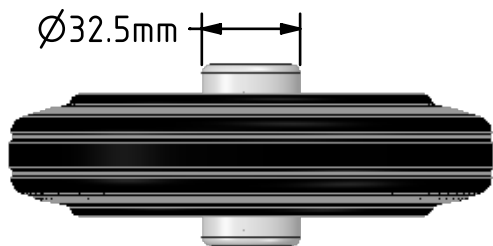

Description:  
**BZH160WBSRB**

Black rubber tyre on steel disc centre with a roller bearing. Diameter 160mm, tread width 40mm, bore size 20mm, hub length 60mm. Load capacity 160kg.

	NAME	DATE	 BIL Group Ltd, Porte Marsh Road, Calne Wiltshire, SN11 9BW, United Kingdom Tel +44 (0)1249 822 222 Fax: +44 (0)1249 822 300 www.bilgroup.co.uk	
DRAWN	Matt	12/07/17		
APPROVED BY	Tim W	12/07/17		
SCALE	2:5	12/07/17		
WEIGHT	0.882kg	12/07/17	TITLE	
UNLESS OTHERWISE SPECIFIED DIMENSIONS ARE IN MILLIMETRES			SIZE	DWG NO.
Unspecified Tolerances Machining ± 0.25mm Fabrication ± 1mm			A4	BILCW01BZH160WBSRB_01
			REV	1
			FILE NAME	BILCW01BZH160WBSRB_01.PDF SHEET 1 OF 1