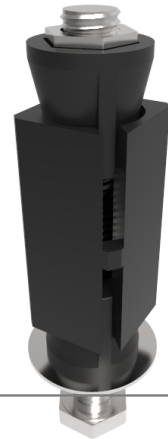

**Square Expander. 25mm to 30mm expansion range. 70mm long.**

**Product code: BZEXS25/30**

Square Expander. 25mm to 30mm expansion range. 70mm long.

Expander Type	Square
To Suit Inside Diameter (mm)	25 - 30
Fixing Bolt (mm)	10
Expander Plug Length (mm)	70