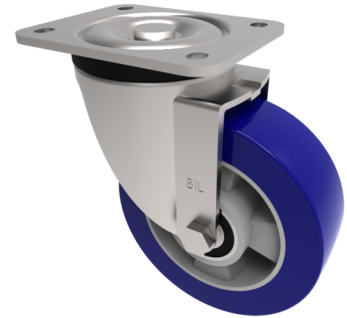

Soft Speed Polyurethane Plate Swivel Castor 200mm 700kg Load

Product code: BZSPH200SPABJ

Pressed steel swivel castor with a top plate fixing fitted with a blue 75 shore A polyurethane tyre on aluminium centred wheel with ball bearings. Wheel diameter 200mm, tread width 50mm, overall height 238mm, top plate 135mm x 110mm, hole centres 105mm x 80mm/75mm. Load capacity 700kg at 4kph and 280kg at 16kph ****FOR INTERNAL TOWING ONLY****

Diameter (mm)	200
Castor Type	Swivel
Fixing Option	Plate
Height (mm)	190
Wheel Material	Polyurethane on Aluminium
Colour / Shore Hardness	Blue Polyurethane on Aluminium Rim / 75 Shore A
Temperature Resistance	-20 °C TO +70 °C
Bearing Type	Ball
Load Capacity (kg)	700
Tread (mm)	50
Swivel Radius (mm)	153
Plate Size (mm)	135 x 110
Hole Centres (mm)	105 x 80/75
Top Plate Thickness (mm)	5
Fork Thickness (mm)	5
To Suit Fixing Bolt (mm)	10