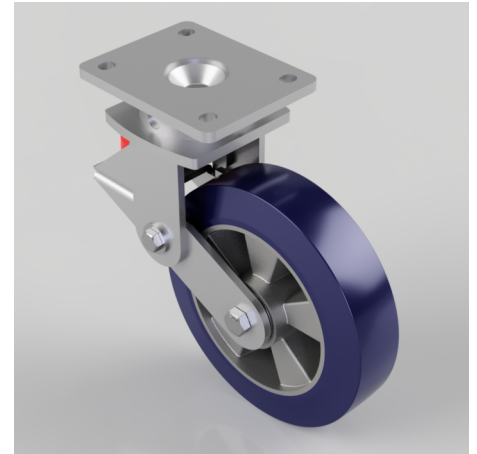

Soft Speed Polyurethane Plate Swivel Castor 200mm 600kg

Product code: BZKL200SPABJSPR

Fabricated swivel castor with top plate fixing fitted with a 200mm x 50mm blue 75 shore A polyurethane tyred aluminium centred wheel with ball bearings overall height 237mm/257mm, plate size 138mm x 110mm, hole centres 105mm x 80/75mm. fitted with a 600kg at 4kph and 280kg at 16kph red polyurethane spring.

Diameter (mm)	200
Fixing Option	Plate
Castor Type	Swivel
Bearing Type	Ball
Plate Size (mm)	138 x 110
Hole Centres (mm)	105 x 80
To Suit Fixing Bolt (mm)	10
Wheel Material	Polyurethane on Aluminium
Colour / Shore Hardness	Blue Polyurethane on Aluminium Rim / 75 Shore A
Temperature Resistance	-20 °C TO +70 °C
Top Plate Thickness (mm)	8
Fork Thickness (mm)	6
Swivel Radius (mm)	182
Load Capacity (kg)	600
Height Un-Laden (mm)	257
Height Fully Laden (mm)	237