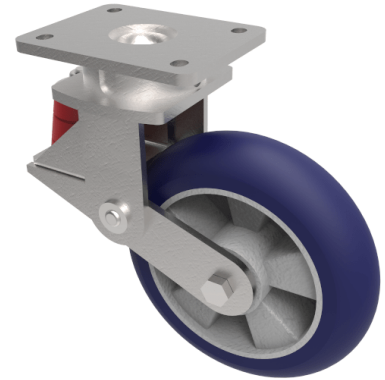

Soft Speed Ergonomic Polyurethane Plate Swivel Castor 200mm 200kg

Product code: BZKL200RSPABJSPR200

Fabricated swivel castor with top plate fixing fitted with a 200mm x 50mm 75 shore A soft ergonomic blue polyurethane tyred aluminium centred wheel with ball bearings overall height 237mm/257mm, plate size 138mm x 110mm, hole centres 105mm x 80mm. fitted with a 200kg at 16kph black rubber spring.

Diameter (mm)	200
Fixing Option	Plate
Castor Type	Swivel
Bearing Type	Ball
Plate Size (mm)	138 x 110
Hole Centres (mm)	105 x 80
To Suit Fixing Bolt (mm)	10
Wheel Material	Polyurethane on Aluminium
Colour / Shore Hardness	Blue Ergonomic Polyurethane on Aluminium Rim / 75 Shore A
Temperature Resistance	-20 °C TO +70 °C
Top Plate Thickness (mm)	7.5
Fork Thickness (mm)	6
Swivel Radius (mm)	182
Load Capacity (kg)	200
Height Un-Laden (mm)	257
Height Fully Laden (mm)	237