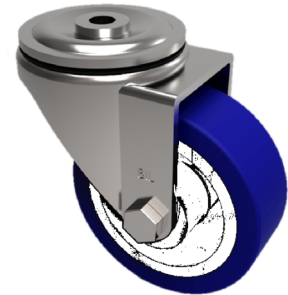

Soft Blue Polyurethane Nylon Bolt Hole Swivel Castor 125mm 300kg Load

Product code: BZH125ENPBJBH12

Pressed steel swivel castor with a 12mm bolt hole fitted with a 82 shore A blue polyurethane tyred on a white nylon centred wheel with ball bearings. Wheel diameter 125mm, tread width 40mm, overall height 155mm, Load capacity 300kg.

Diameter (mm)	125
Castor Type	Swivel
Fixing Option	Bolt Hole
Height (mm)	155
Wheel Material	Polyurethane on Nylon
Colour / Shore Hardness	Blue Polyurethane on NylonRim / 82 Shore A
Temperature Resistance	-30 °C TO +60 °C
Bearing Type	Ball
Load Capacity (kg)	300
Tread (mm)	40
Swivel Radius (mm)	104
Head Dia (mm)	76
Fork Thickness (mm)	4
To Suit Fixing Bolt (mm)	12