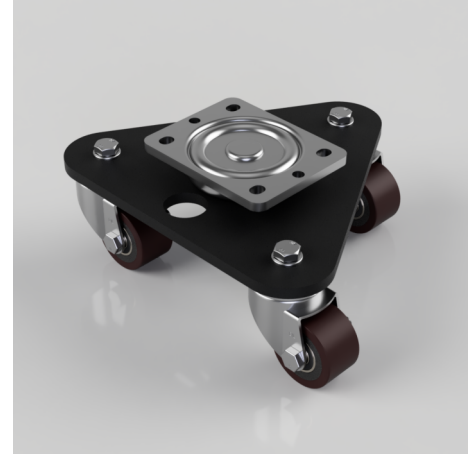

Scenery Skate Polyurethane Cast Iron Plate Swivel Castor 60mm 405kg Load

Product code: BZSKM60PTBJ

Central medium duty white zinc plated swivel head, mounted on a black painted triangular base plate fitted with 3 pressed steel black painted swivel castors fitted with 60mm polyurethane tyre steel centred wheels with ball bearings. Overall height 121mm, Plate size 138 x109mm, hole centres 105 x 80mm, Load capacity 405kg.

Diameter (mm)	60
Castor Type	Swivel
Fixing Option	Plate
Height (mm)	121
To Suit Fixing Bolt (mm)	10
Bearing Type	Ball
Swivel Radius (mm)	185
Wheel Material	Polyurethane on Cast Iron
Colour / Shore Hardness	Brown Polyurethane on Cast Iron Rim / 94 Shore A
Tread (mm)	35
Temperature Resistance	-20 °C TO +80 °C
Load Capacity (kg)	405
Plate Size (mm)	135 x 110
Hole Centres (mm)	105 x 80/75