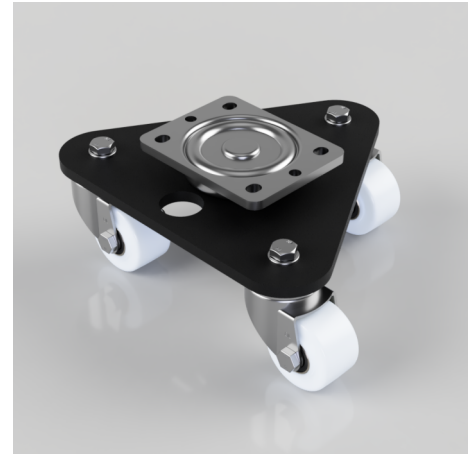

## Scenery Skate Nylon Plate Swivel Castor 65mm 460kg Load

**Product code: BZSKM65NYBJ**

Central medium duty swivel head mounted on a triangular base plate fitted with 3 pressed steel swivel castors fitted with 65mm white nylon wheels with ball bearings. Overall height 124mm, Plate size 138 x 109mm, hole centres 105 x 80/75mm Load capacity 460kg.

Diameter (mm)	65
Castor Type	Swivel
Fixing Option	Plate
Height (mm)	124
To Suit Fixing Bolt (mm)	10
Bearing Type	Ball
Swivel Radius (mm)	188
Wheel Material	Nylon
Colour / Shore Hardness	White Nylon
Tread (mm)	37
Temperature Resistance	-30 °C TO +80 °C
Load Capacity (kg)	460
Plate Size (mm)	138 x 109
Hole Centres (mm)	105 x 80/75