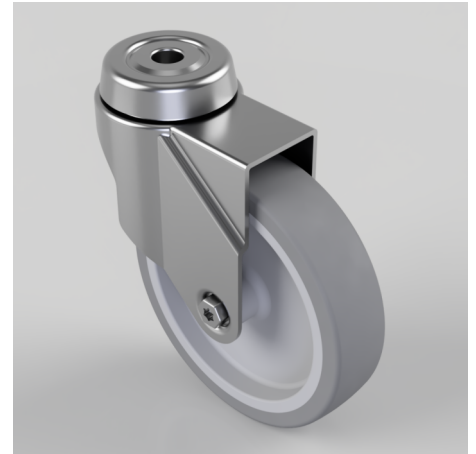

## Grey Rubber Polypropylene Bolt Hole Swivel Castor 100mm 70kg Load

**Product code: BZRA100GRBH10**

Pressed steel swivel castor with a 10mm bolt hole fitted with a grey thermoplastic rubber tyre on polypropylene centred wheel with a plain bore. Wheel diameter 100mm, tread width 24mm, overall height 124mm with a Load capacity 70kg.

Diameter (mm)	100
Fixing Option	Bolt Hole
Castor Type	Swivel
Head Dia (mm)	46
Height (mm)	124
Bearing Type	Plain
Swivel Radius (mm)	90
Wheel Material	Rubber on Polypropylene
Colour / Shore Hardness	Grey Rubber on Polypropylene Rim / 82 Shore A
Fork Thickness (mm)	1.8
Temperature Resistance	-15 °C TO +80 °C
To Suit Fixing Bolt (mm)	10
Tread (mm)	24
Load Capacity (kg)	70