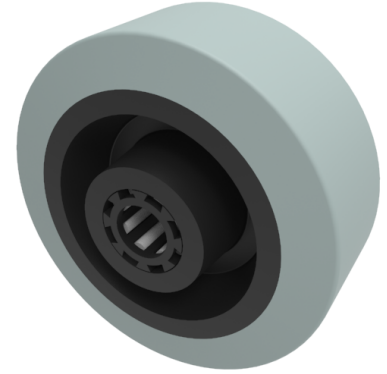

Grey Elastic Rubber 65shore A 80mm Roller Bearing Wheel 150kg Load

Product code: BZMH80WSRNGRB

Grey 65 shore A elastic elastic rubber wheel on a black nylon centre with roller bearing. Wheel diameter 80mm, tread width 33mm, bore 12mm, hub 40mm. Load capacity 150kg. REACH compliant also PAH-Free rubber to confirm to EU-directive 2005/69/EC

Diameter (mm)	80
Load Capacity (kg)	150
Wheel Material	Rubber on Nylon
Bearing Type	Roller
Tread (mm)	33
Hub Width (mm)	40
Bore Size (mm)	12
Colour / Shore Hardness	Grey Elastic Rubber on Nylon Rim / 65 Shore A
Temperature Resistance	-30 °C TO +60 °C