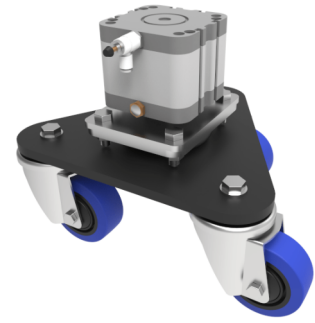

Elastic Rubber Swivel Castor Ezeelift Lifting System 850kg load

Product code: EZK100SRNBJ

Ezeelift Pneumatic Lifting System including 4 x 100mm Triple Swivel cylinder skates with blue elastic rubber wheels, Flow controls, Manifold, Operating Switch, Co2 Regulator and 25mtrs of tubing. Height retracted 260mm, Height extended 284mm Load capacity 850kg.

| | |
|--------------------------|---|
| Wheel Material | Rubber on Nylon |
| Fixing Option | Direct to Cylinder fixing |
| Castor Type | Swivel |
| Diameter (mm) | 100 |
| Load Capacity (kg) | 850 |
| Bearing Type | Ball |
| To Suit Fixing Bolt (mm) | 10 |
| Height (mm) | 259, 284 |
| Tread (mm) | 36 |
| Plate Size (mm) | 95.5 x 95.5 |
| Colour / Shore Hardness | Blue Elastic Rubber on Nylon Rim / 65 Shore A |
| Swivel Radius (mm) | 212 |
| Temperature Resistance | -30 °C TO +80 °C |