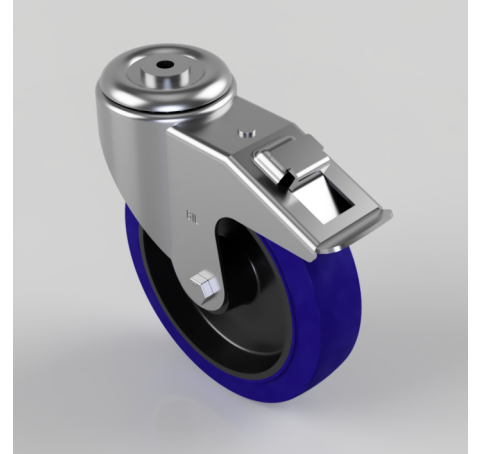

## Blue Elastic Rubber 75ShoreA Bolt Hole Swivel Castor Brake 200mm 350kg

**Product code: BZMM200RNBBH12SWB**

Pressed steel swivel castor with a 12mm bolt hole fitted with a blue 75 shore A elastic rubber tyre on a black nylon centred wheel with roller bearings and total lock brake, Wheel diameter 200mm, tread width 50mm, overall height 235mm, Load capacity 350kg.

Diameter (mm)	200
Castor Type	Swivel with Total Lock Brake
Fixing Option	Bolt Hole
Height (mm)	235
Wheel Material	Rubber on Nylon
Colour / Shore Hardness	Blue Rubber on Nylon Rim / 75 Shore A
Temperature Resistance	-20 °C TO +60 °C
Bearing Type	Roller
Load Capacity (kg)	350
Tread (mm)	50
Swivel Radius (mm)	185
Head Dia (mm)	90
Fork Thickness (mm)	3
To Suit Fixing Bolt (mm)	12