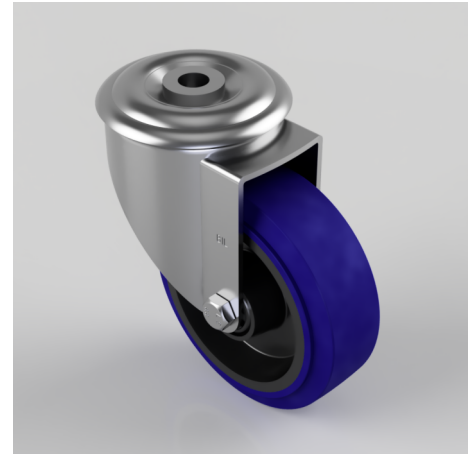

Blue Elastic Rubber 75ShoreA Bolt Hole Swivel Castor 100mm 160kg Load

Product code: BZMM100RNBBH12

Pressed steel swivel castor with 12mm bolt hole fixing fitted with a blue 75 shore A elastic rubber tyre on black nylon centred wheel with a roller bearing. Wheel diameter 100mm, tread width 36mm, overall height 128mm. Load capacity 160kg.

Diameter (mm)	100
Castor Type	Swivel
Fixing Option	Bolt Hole
Height (mm)	128
Wheel Material	Rubber on Nylon
Colour / Shore Hardness	Blue Rubber on Nylon Rim / 75 Shore A
Temperature Resistance	-20 °C TO +60 °C
Bearing Type	Roller
Load Capacity (kg)	160
Tread (mm)	36
Swivel Radius (mm)	88
Head Dia (mm)	76
Fork Thickness (mm)	2.5
To Suit Fixing Bolt (mm)	12