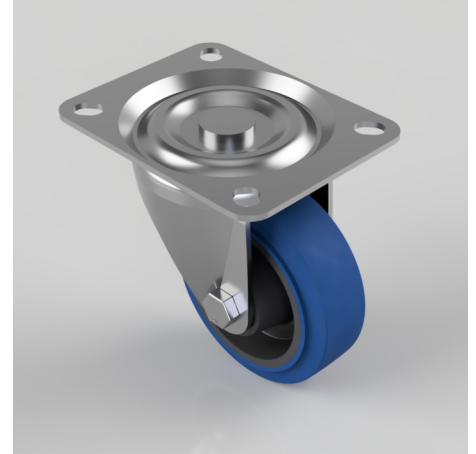

Blue Elastic Rubber 65ShoreA Plate Swivel Castor 100mm 200kg Load

Product code: BZH100SRNBLP

Pressed steel swivel castor with a top plate fixing fitted with a blue 65 shore A elastic rubber tyre on black nylon centred wheel with roller bearings and wheel brake. Wheel diameter 100mm, tread width 36mm, overall height 127mm, top plate 130mm x 103mm, hole centres 105mm x 80mm or 100mm x 76mm. Load capacity 200kg.

Diameter (mm)	100
Castor Type	Swivel
Fixing Option	Plate
Height (mm)	127
Wheel Material	Rubber on Nylon
Colour / Shore Hardness	Blue Elastic Rubber on Nylon Rim / 65 Shore A
Temperature Resistance	-30 °C TO +80 °C
Bearing Type	Roller
Load Capacity (kg)	200
Tread (mm)	36
Swivel Radius (mm)	77
Plate Size (mm)	128 x 102
Hole Centres (mm)	105/100 x 80/76
Top Plate Thickness (mm)	3
Fork Thickness (mm)	3
To Suit Fixing Bolt (mm)	10