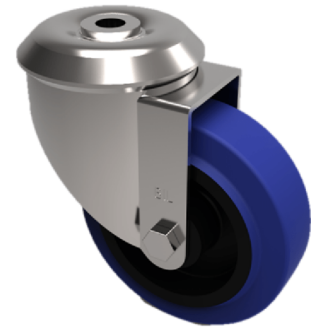

## Blue Elastic Rubber 65ShoreA Bolt Hole Swivel Castor 80mm 150kg Load

**Product code: BZH80SRNBBH12**

Pressed steel swivel 12mm bolt hole castor fitted with a blue 65 shore A elastic rubber tyred wheel with a black nylon centre with a roller bearing. Wheel diameter 80mm, Tread width 35mm, Overall Height 110mm,, Load Capacity 150kg REACH compliant also PAH-Free rubber to confirm to EU-directive 2005/69/EC

Diameter (mm)	80
Castor Type	Swivel
Fixing Option	Bolt Hole
Height (mm)	110
Wheel Material	Rubber on Nylon
Colour / Shore Hardness	Blue Elastic Rubber on Nylon Rim / 65 Shore A
Temperature Resistance	-30 °C TO +80 °C
Bearing Type	Roller
Load Capacity (kg)	150
Tread (mm)	35
Swivel Radius (mm)	78
Head Dia (mm)	76
Fork Thickness (mm)	4
To Suit Fixing Bolt (mm)	12