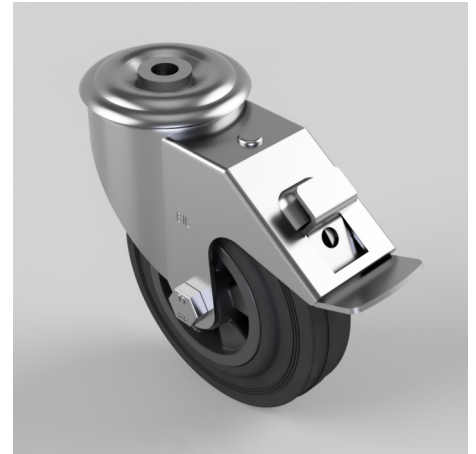

## Black Rubber Bolt Hole Swivel Castor 125mm 90kg Load

**Product code: BZMM125PSBBH12SW**

Pressed steel swivel castor with a 12mm bolt hole fitted with a black rubber tyre on a polypropylene centre wheel with a roller bearing and total lock brake. Wheel diameter 125mm, tread width 37.5 mm, overall height 155mm, Load capacity 90kg.

Diameter (mm)	125
Castor Type	Swivel
Fixing Option	Bolt Hole
Height (mm)	155
Wheel Material	Rubber on Polypropylene
Colour / Shore Hardness	Black Rubber on Polypropylene Rim / 85 Shore A
Temperature Resistance	-20 °C TO +60 °C
Bearing Type	Roller
Load Capacity (kg)	90
Tread (mm)	37.5
Swivel Radius (mm)	134
Head Dia (mm)	76
Fork Thickness (mm)	2.5
To Suit Fixing Bolt (mm)	12