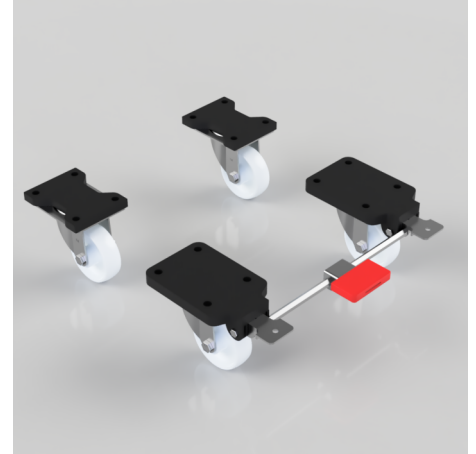

## 4 Pack White Nylon Plate Swivel Brake Plain Bore 80mm 750kg Load Per Set

**Product code: BZEH80NYFP/SB/SET**

2 x Swivel and 2 x Braked pressed steel castors with a top plate fixing fitted with a white nylon wheel with a Plain Bore and a fixed position total lock brake. Wheel diameter 80mm, tread width 35mm, overall height 125mm, plate size 180mm x 115mm, hole centres 105mm x 80mm. Load capacity 250kg per castor, 750kg load capacity per set.

Bearing Type	Plain
Castor Type	Swivel, Swivel with Total Lock Brake
Colour / Shore Hardness	White Nylon
Diameter (mm)	80
Fixing Option	Plate
Fork Thickness (mm)	4
Height (mm)	125
Hole Centres (mm)	105 x 80
Load Capacity (kg)	750
Temperature Resistance	-30 °C TO +80 °C
To Suit Fixing Bolt (mm)	10
Top Plate Thickness (mm)	18
Tread (mm)	35
Wheel Material	Nylon
Plate Size (mm)	135 x 105